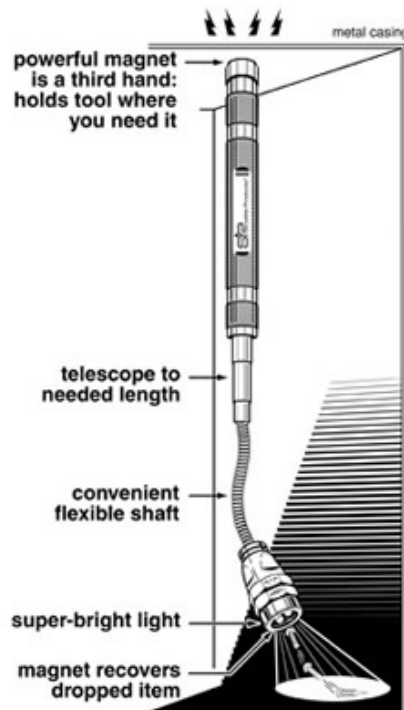

HOME | HEATING & AIR CONDITIONING TOOLS | APPLIANCE TOOLS | WHERE TO BUY | CONTACT US

HEATING & AC TOOLS

- ▶ Filterbox Grabber
- ▶ Pocket Socket 1/4", 5/16", 3/8", 7/16"
- ▶ Rite Site Inspection Mirror
- ▶ Ultimate Puller
- ▶ Slide Driver
- ▶ Extendable Magnetic Flashlight

Extendable Magnetic Flashlight

Part #EMF-1

EXTENDABLE MAGNETIC FLASHLIGHT

- ◆ Each End has a Magnet with 5 Pounds of Pickup Power
- ◆ 3 Super Bright LEDs
- ◆ Extends from 8 Inches to 25 Inches
- ◆ Flexible Shaft to Access Hard-to-Reach Places
- ◆ Is Both a Pick-Up Tool and a Flashlight
- ◆ Uses 4 AG10 Batteries (included)