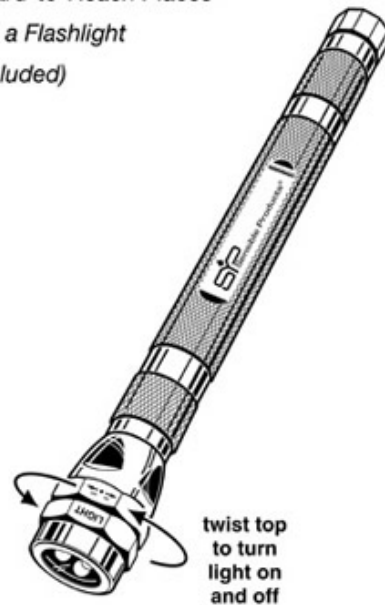

HOME | HEATING & AIR CONDITIONING TOOLS | APPLIANCE TOOLS | WHERE TO BUY | CONTACT US

HEATING & AC TOOLS

- ▶ Filterbox Grabber
- ▶ Pocket Socket 1/4", 5/16", 3/8", 7/16"
- ▶ Rite Site Inspection Mirror
- ▶ Ultimate Puller
- ▶ Slide Driver
- ▶ Extendable Magnetic Flashlight

Extendable Magnetic Flashlight

Part #EMF-1

EXTENDABLE MAGNETIC FLASHLIGHT

- ◆ Each End has a Magnet with 5 Pounds of Pickup Power
- ◆ 3 Super Bright LEDs
- ◆ Extends from 8 Inches to 25 Inches
- ◆ Flexible Shaft to Access Hard-to-Reach Places
- ◆ Is Both a Pick-Up Tool and a Flashlight
- ◆ Uses 4 AG10 Batteries (included)